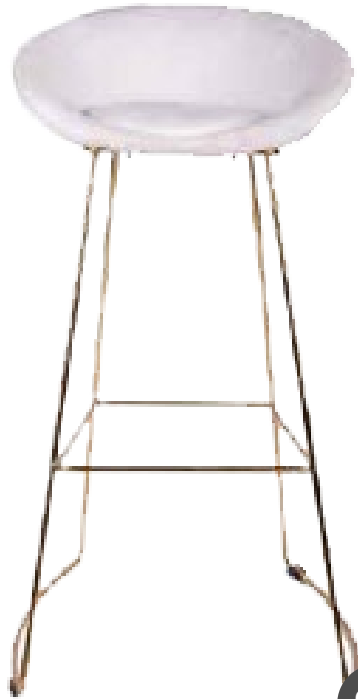

OFFWHITE
BAR CHAIR