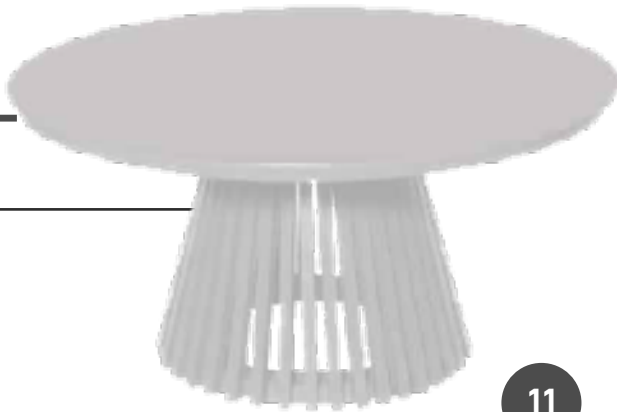

⊕ L48 × W30 × H40  
TOP SIZE (40×55)

20 Pcs

10

PYRAMIDAL  
BASE

⊕ H 45 × D 60

50 Pcs

11

WOODEN BASE  
ROUND TOP  
COFFEE TABLE