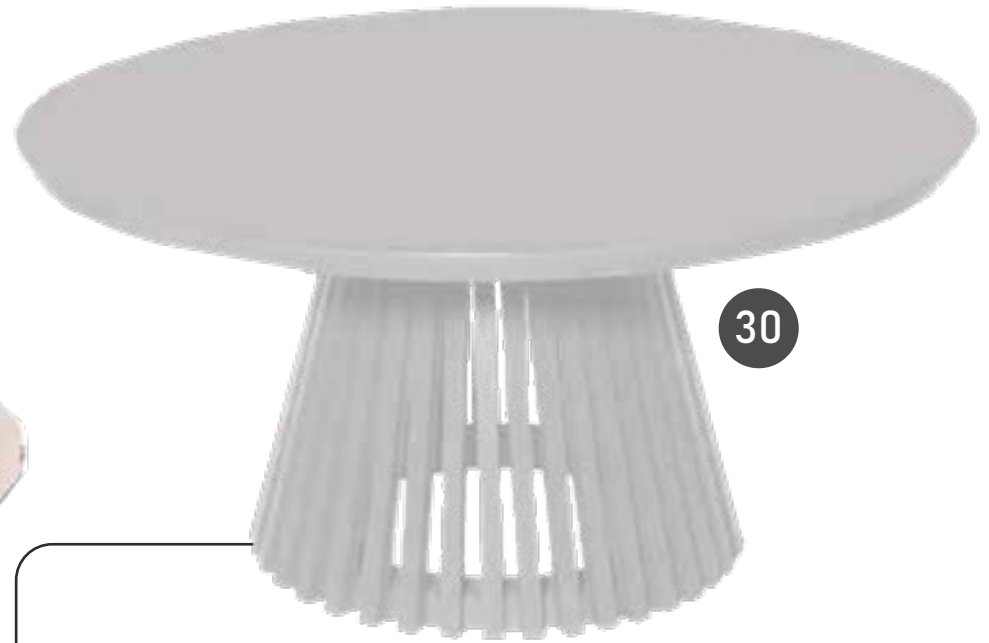

ROUND WTHITE TABLE - TOP
WOOD ⊕ H 75 × DIA 180 **30 Pcs**