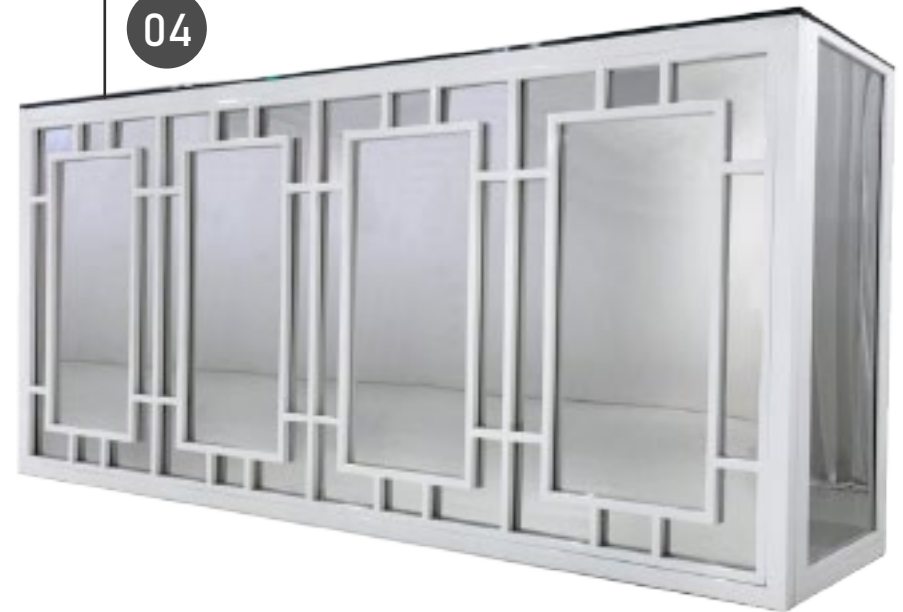

BEĐA LED

CONSOLE TABLE

⊕ L 240 × H110 × W60 02 Pcs

GOLDEN CONSOLE

⊕ L 240 × H110 × W60 01 PICEC

BEDA 3 LED