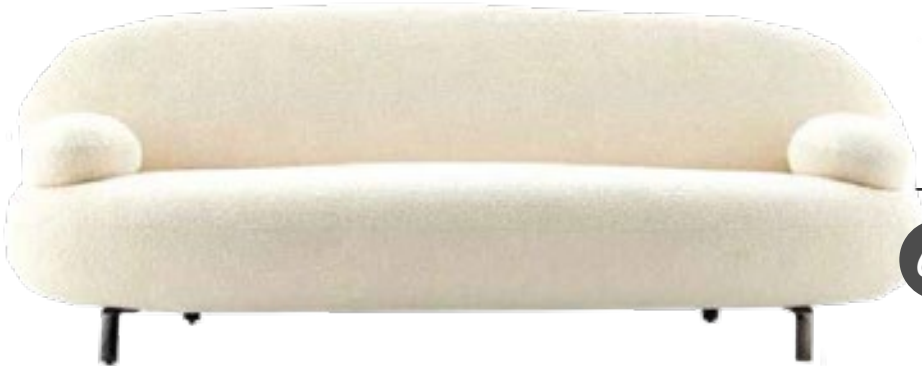

62

PANDA 3 SEATER SOFA

⊕ L 200 × W 75 **12 Pcs**

**DOUBLE BACK
3 SEATER SOFA**

⊕ L 200 × W 75 **12 Pcs**