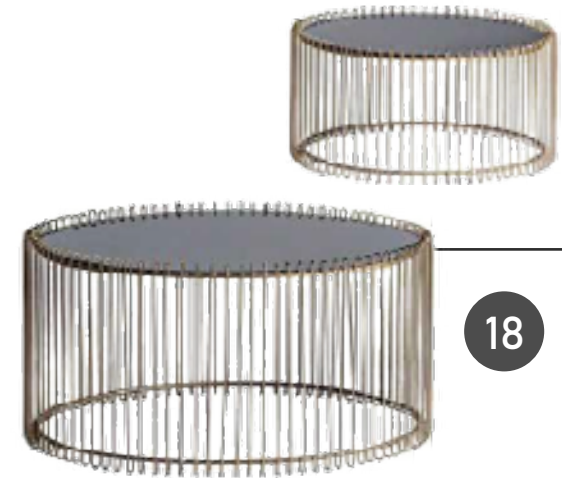

20 Pcs 2 SET

16

# COFFEE TABLES | 08

BEDAZZLED

17

**LEATHER BASE  
MARBEL TOP**  
⊕ H 50 × D 60  
H 45 × D 80  
**20 Pcs 2 SET**

18

**METAL ROUND  
GOLODEN LINE  
BASE**  
⊕ H 45 × D 60  
H 40 × D 40  
**10 Pcs 2 SET**

19

**GOLDEN  
ROUND BASE  
MARBEL TOP**  
⊕ H 45 × D 60  
H 40 × D 80  
**30 Pcs 2 SET**