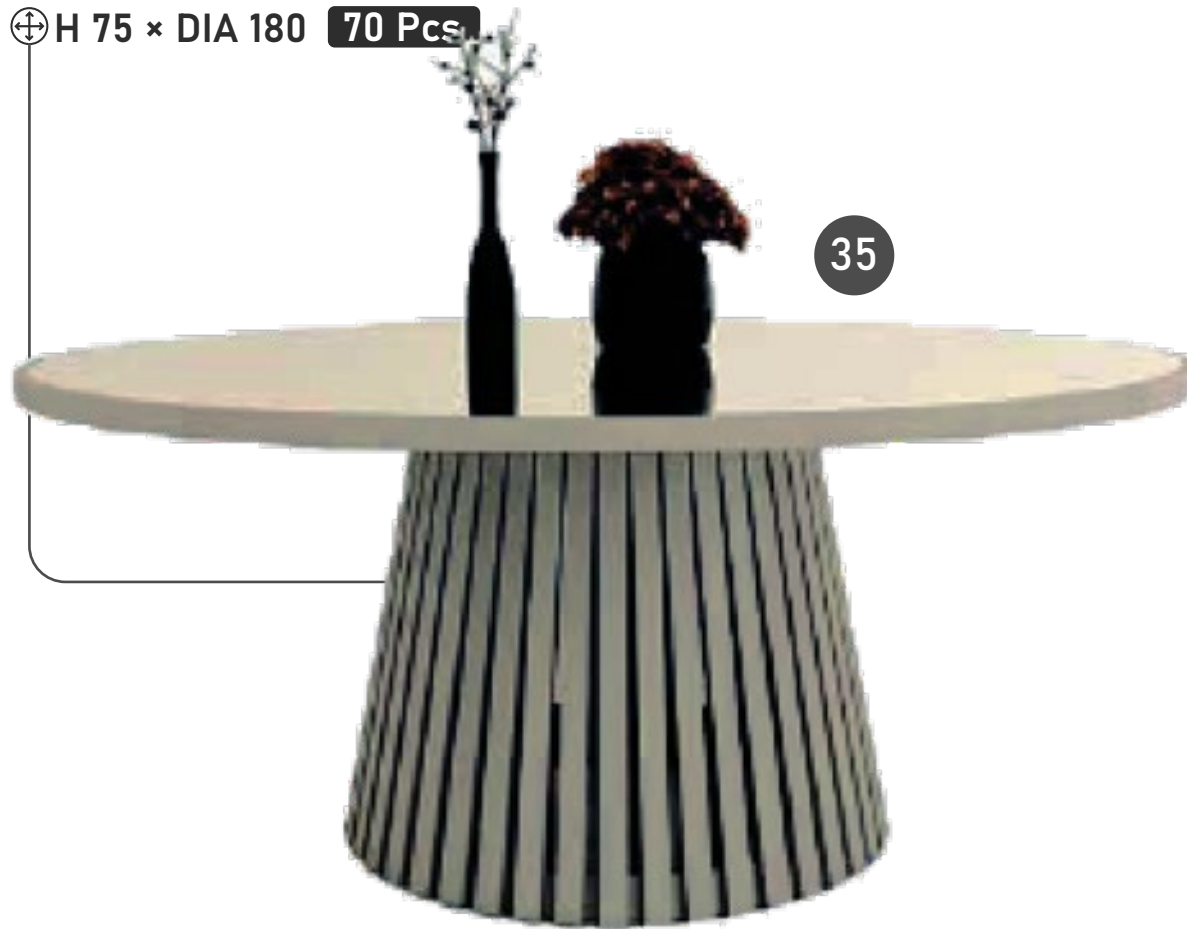

GRAY ROUND TABLE TOP MIRROR

⊕ H 75 × DIA 180 **70 Pcs**