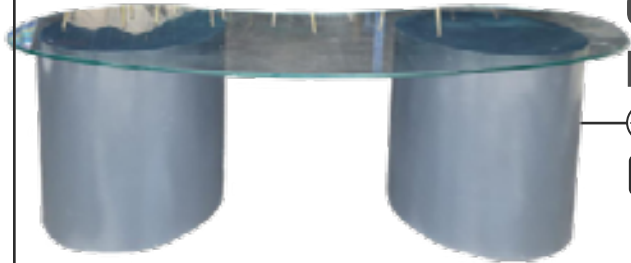

**GOLDEN 3 SET  
COFFEE TABLE**  
**30 Pcs 2 SET**

20

COFFEE TABLES | 08

BEDAZZLED

21

CURVE TOP  
DOUBLE BASE

⊕ L110× W45× H50

32 Pcs