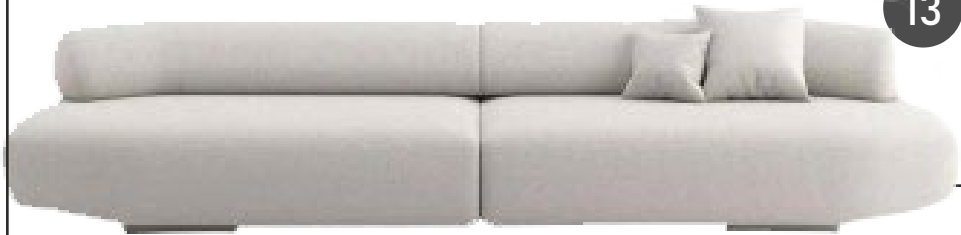

13

DOUBLE SEAT BRIDLE SOFA ⊕ L 240 × W 80 **01 PICEC**

WAVES BRIDLE SOFA

⊕ L 240 × W 80 **03 Pcs**