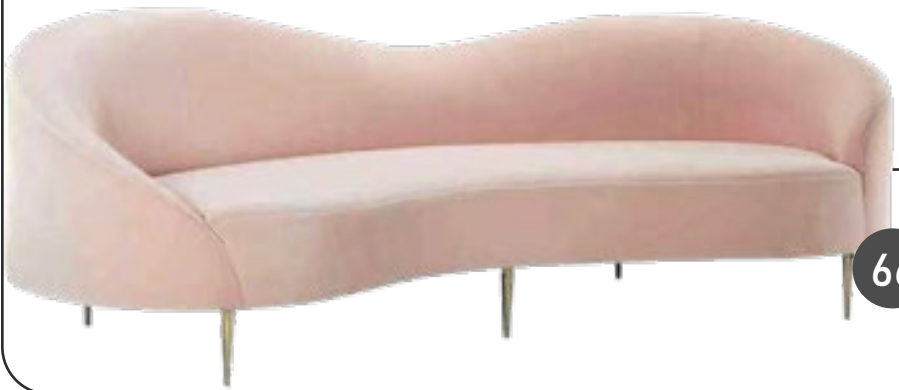

64

**GOLDEN LINE  
3 SEATER SOFA**

⊕ L 200 × W 75 **12 Pcs**

**BLACK LINE 3 SEATER SOFA**

⊕ L 220 × W 80 **12 Pcs**

65

66

**PINK CURVE 3 SEATER SOFA**